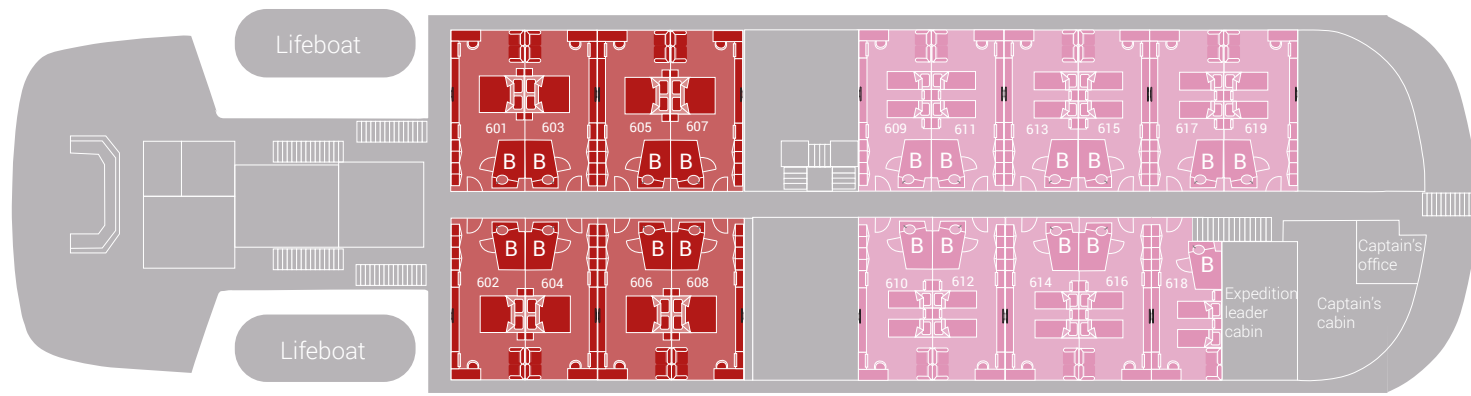

Deck 7

Deck 6

Deck 5

Deck 4

Deck 3

**m/v Hondius deck plan | Oceanwide Expeditions**

Grand Suite with private balcony	Twin Window	Upper / lower berths	Double bed
Junior Suite	Twin Porthole	Lower berths	Toilet
Superior	Triple Porthole	2 separate lower berths	Bathroom
Twin deluxe	Quadruple Porthole		