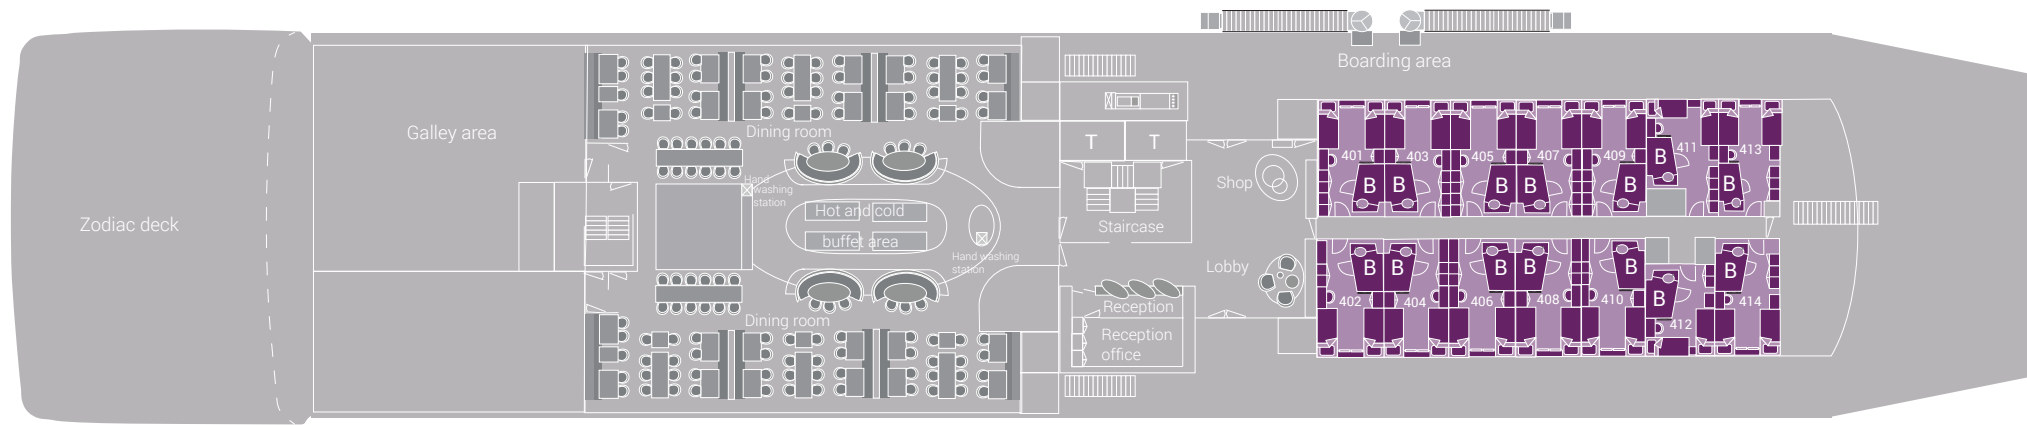

Deck 7

Deck 6

Deck 5

Deck 4

Deck 3

**m/v Hondius deck plan | Oceanwide Expeditions**

Grand Suite with private balcony	Twin Window	Upper / lower berths	Double bed
Junior Suite	Twin Porthole	Lower berths	Toilet
Superior	Triple Porthole	2 separate lower berths	Bathroom
Twin deluxe	Quadruple Porthole		