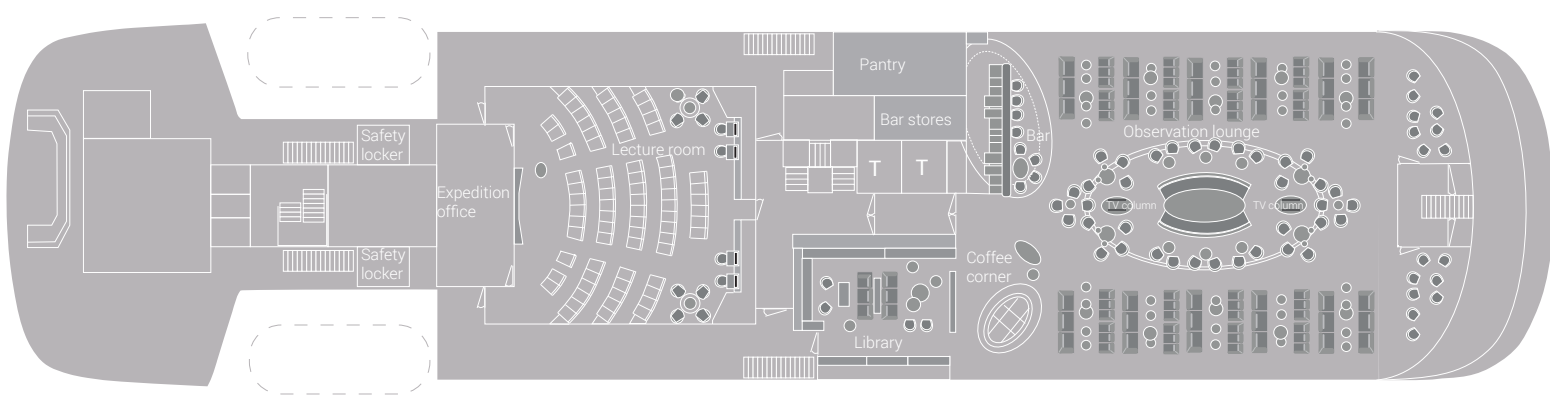

Deck 7

Deck 6

Deck 5

Deck 4

Deck 3

**m/v Hondius deck plan | Oceanwide Expeditions**

Grand Suite with private balcony	Twin Window	Upper / lower berths	Double bed
Junior Suite	Twin Porthole	Lower berths	Toilet
Superior	Triple Porthole	2 separate lower berths	Bathroom
Twin deluxe	Quadruple Porthole		