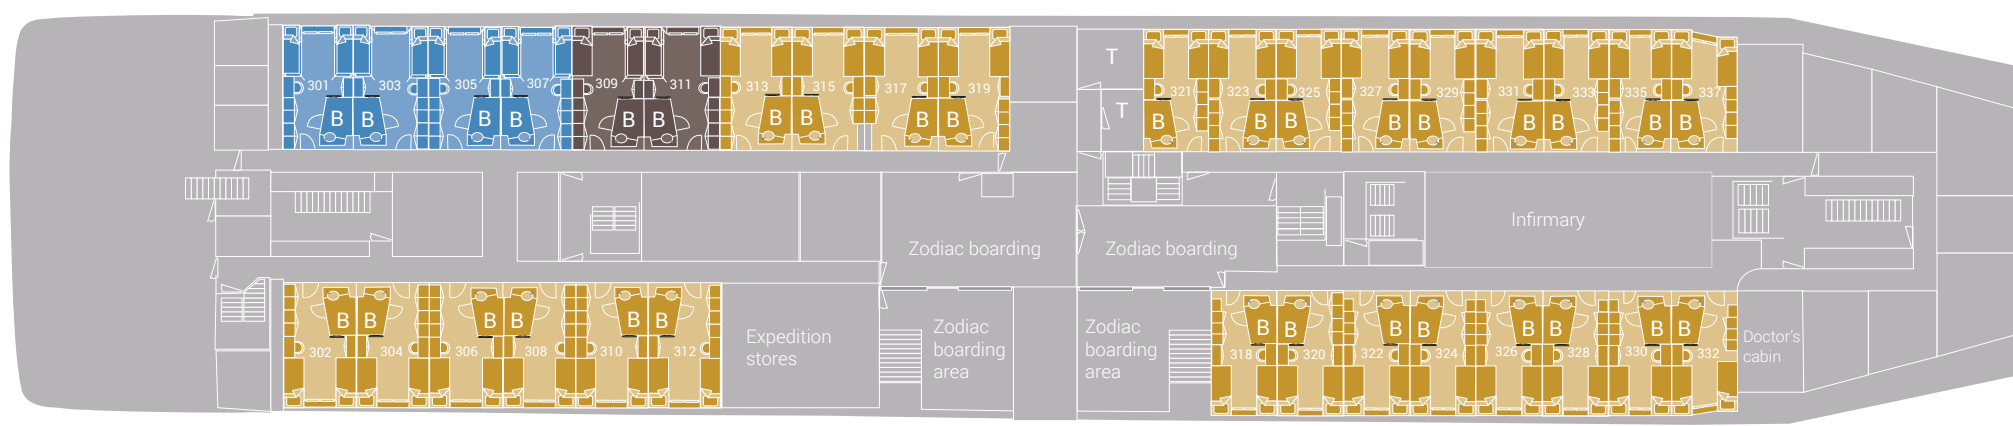

Deck 7

Deck 6

Deck 5

Deck 4

Deck 3

**m/v Hondius deck plan | Oceanwide Expeditions**

Grand Suite with private balcony	Twin Window	Upper / lower berths	Double bed
Junior Suite	Twin Porthole	Lower berths	Toilet
Superior	Triple Porthole	2 separate lower berths	Bathroom
Twin deluxe	Quadruple Porthole		